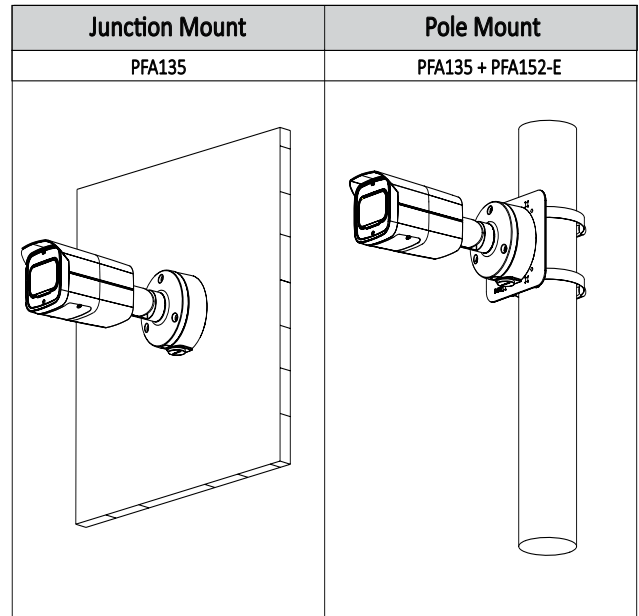

Accessories

Optional:

PFA135
Junction Box

PFA152-E
Pole Mount

Dimensions (mm/inch)